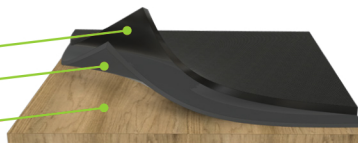

Topcloth

Item No.	Description	Dimensions*	Pack
CASA	SideArmor	4'W X Custom Length	1

*Approximate

- 100% Recycled Antimicrobial Infused Polyester Topcloth
- Premium Non-Staining Vinyl
- Floor Surface