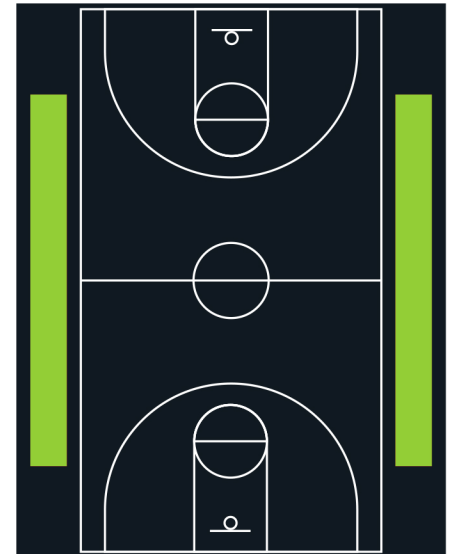

Side Armor Storage Cart

Item No.: CASACART
Description: Side Armor Cart'
Holds 2 rolls up to 40'